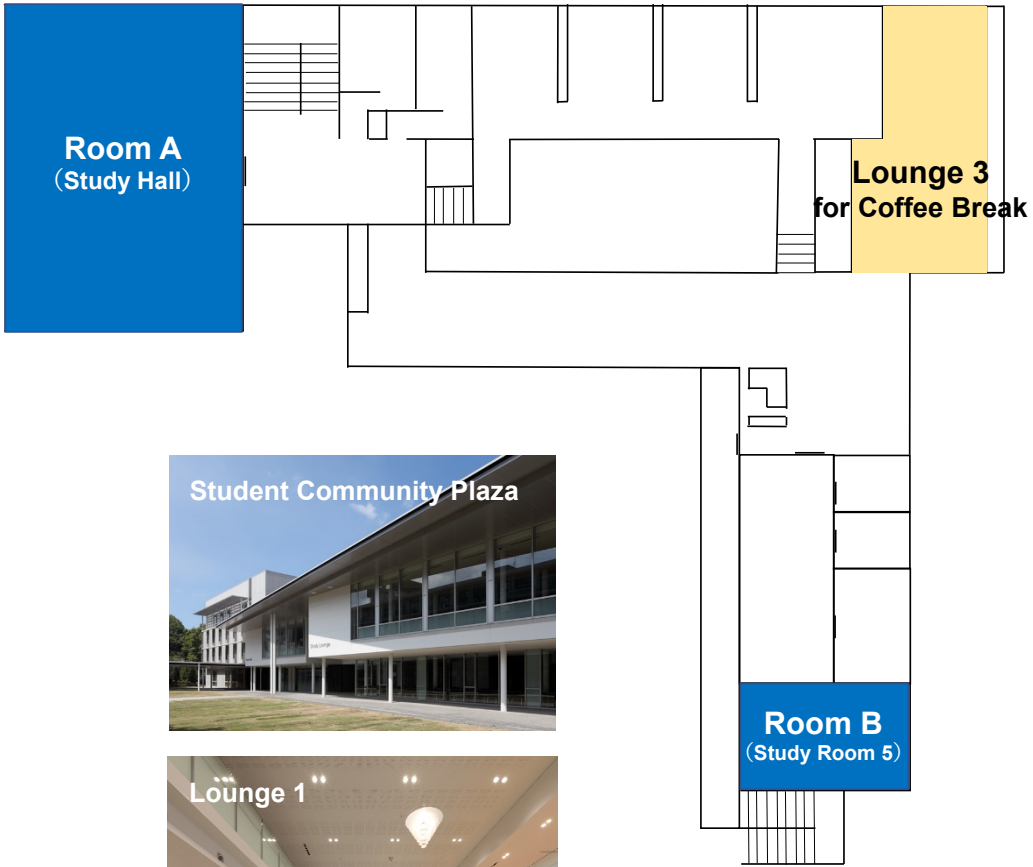

From JR Kagoshima Chuo Station to Faculty of Engineering, Kagoshima Univ.

- ✓ By Tram: Approx. 10 minutes, 170 JPY, get off at the tram stop "TOSO"
- ✓ By Taxi: Approx. 5 minutes, 750 JPY
- ✓ Walking: It takes about 25 minutes.

Korimoto Campus

Student Community Plaza

2F

1F