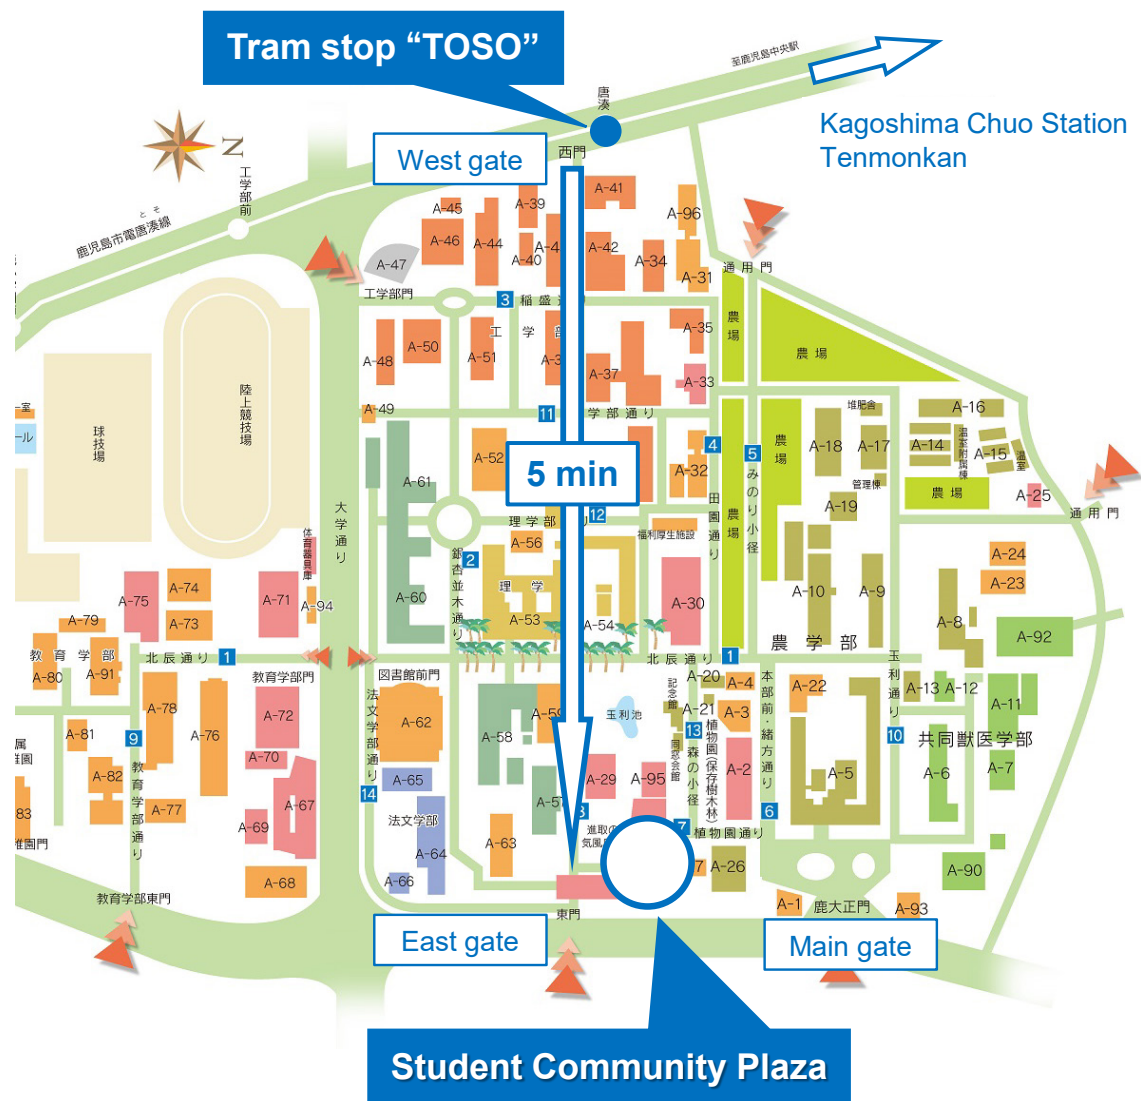

Venue

Student Community Plaza

Korimoto Campus, Kagoshima University

1-21-24, Korimoto, Kagoshima 890-8580, Japan

From Kagoshima Airport to JR Kagoshima Chuo Station

- ✓ By Airport Shuttle Bus: Approx. 50 minutes, 1,300 JPY
- ✓ By Taxi: Approx. 40 minutes, 12,000 JPY

From JR Kagoshima Chuo Station to Faculty of Engineering, Kagoshima Univ.

- ✓ By Tram: Approx. 10 minutes, 170 JPY, get off at the tram stop "TOSO"
- ✓ By Taxi: Approx. 5 minutes, 750 JPY
- ✓ Walking: It takes about 25 minutes.

Korimoto Campus

Student Community Plaza

2F

1F